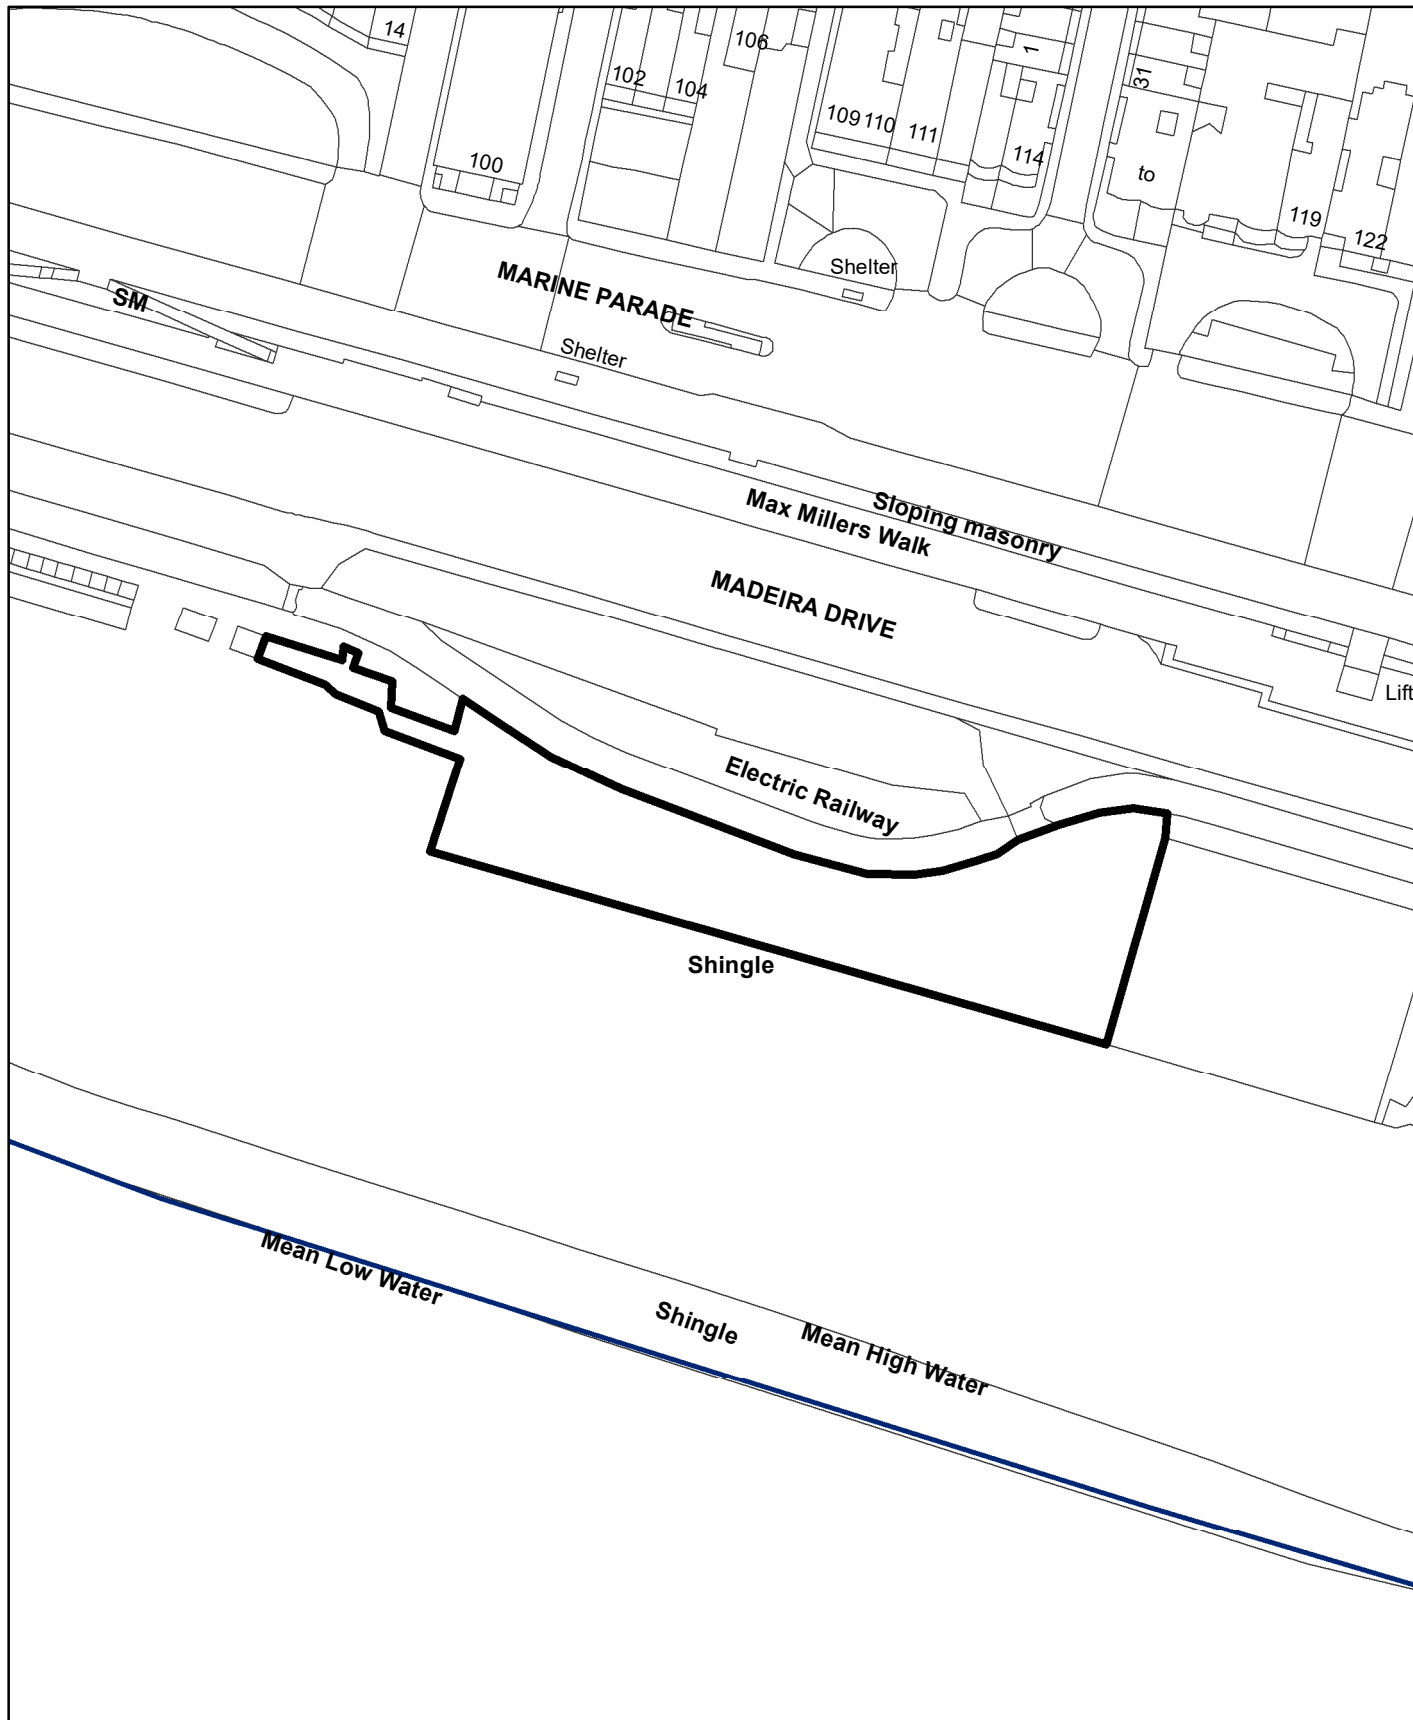

BH2023 01955 - Former Peter Pan's Playground Site, Madeira Drive

Scale: 1:1,250